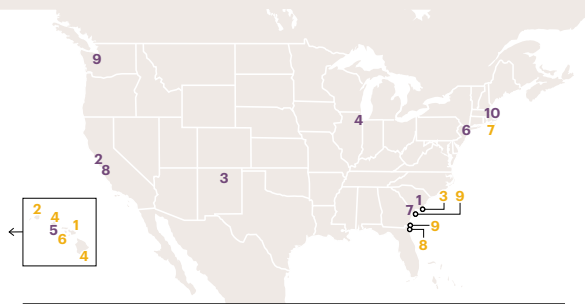

* Rated by the
28,876 most discriminating
travelers on earth

2011 Readers' Choice Awards

-  Hotels 665
-  Resorts 455
-  Cities 55
-  Islands 55
-  Airlines 30
-  Cruise Lines 25

Best in the World

Cities, Islands, Hotels, Resorts, Cruises, Airlines

Here they are, the final winners sifted from more than 8 million votes cast in our annual Readers' Choice Awards survey, swept up together to form travel's apex of excellence. Each cube represents one of the 1,285 top scorers who arrived at their allotted place on the following pages (color coded by category).

TOP 10 CITIES

- 1 Charleston, S.C. 84.7
- 2 San Francisco 83.7
- 3 Santa Fe 83.0
- 4 Chicago 82.2
- 5 Honolulu 80.9
- 6 New York 80.8
- 7 Savannah 79.1
- 8 Carmel, Calif. 78.5
- 9 Seattle 78.4
- 10 Boston 78.0

TOP 10 ISLANDS

- 1 Maui 92.1
- 2 Kauai 90.0
- 3 Kiawah, S.C. 86.6
- 4 Big Island 85.8
- 4 Oahu 85.8
- 6 Lanai 84.6
- 7 Nantucket 82.4
- 8 Amelia Island, Fla. 81.1
- 9 Cumberland Island, Ga. 80.2
- 9 Hilton Head, S.C. 80.2