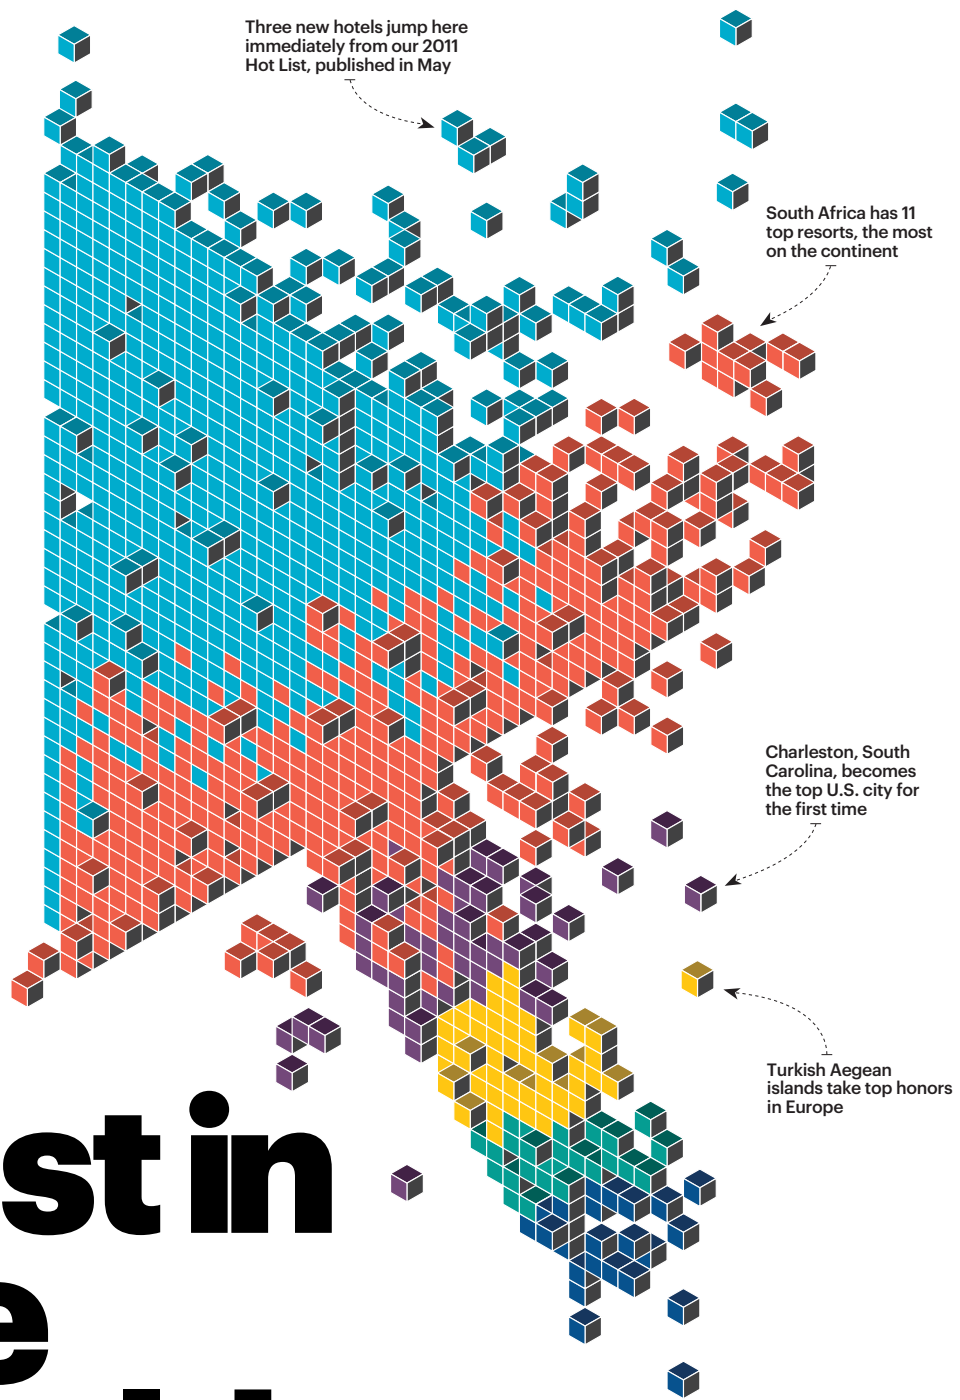

BHUTAN

THE ULTIMATE
HIMALAYAN HIGH

6 DAZZLING DAYS IN BRAZIL

A STEP-BY-STEP
ITINERARY

25

SECRETS TO
SAVVY TRAVEL
(SAVE BIG NOW!)

SPECIAL REPORT

THE TRUTH
ABOUT AIRPORT
SECURITY

* Rated by the
28,876 most discriminating
travelers on earth

2011 Readers' Choice Awards

-  Hotels 665
-  Resorts 455
-  Cities 55
-  Islands 55
-  Airlines 30
-  Cruise Lines 25

Best in the World

Cities, Islands, Hotels, Resorts, Cruises, Airlines

Here they are, the final winners sifted from more than 8 million votes cast in our annual Readers' Choice Awards survey, swept up together to form travel's apex of excellence. Each cube represents one of the 1,285 top scorers who arrived at their allotted place on the following pages (color coded by category).

TOP 10 CITIES

- 1 Charleston, S.C. 84.7
- 2 San Francisco 83.7
- 3 Santa Fe 83.0
- 4 Chicago 82.2
- 5 Honolulu 80.9
- 6 New York 80.8
- 7 Savannah 79.1
- 8 Carmel, Calif. 78.5
- 9 Seattle 78.4
- 10 Boston 78.0