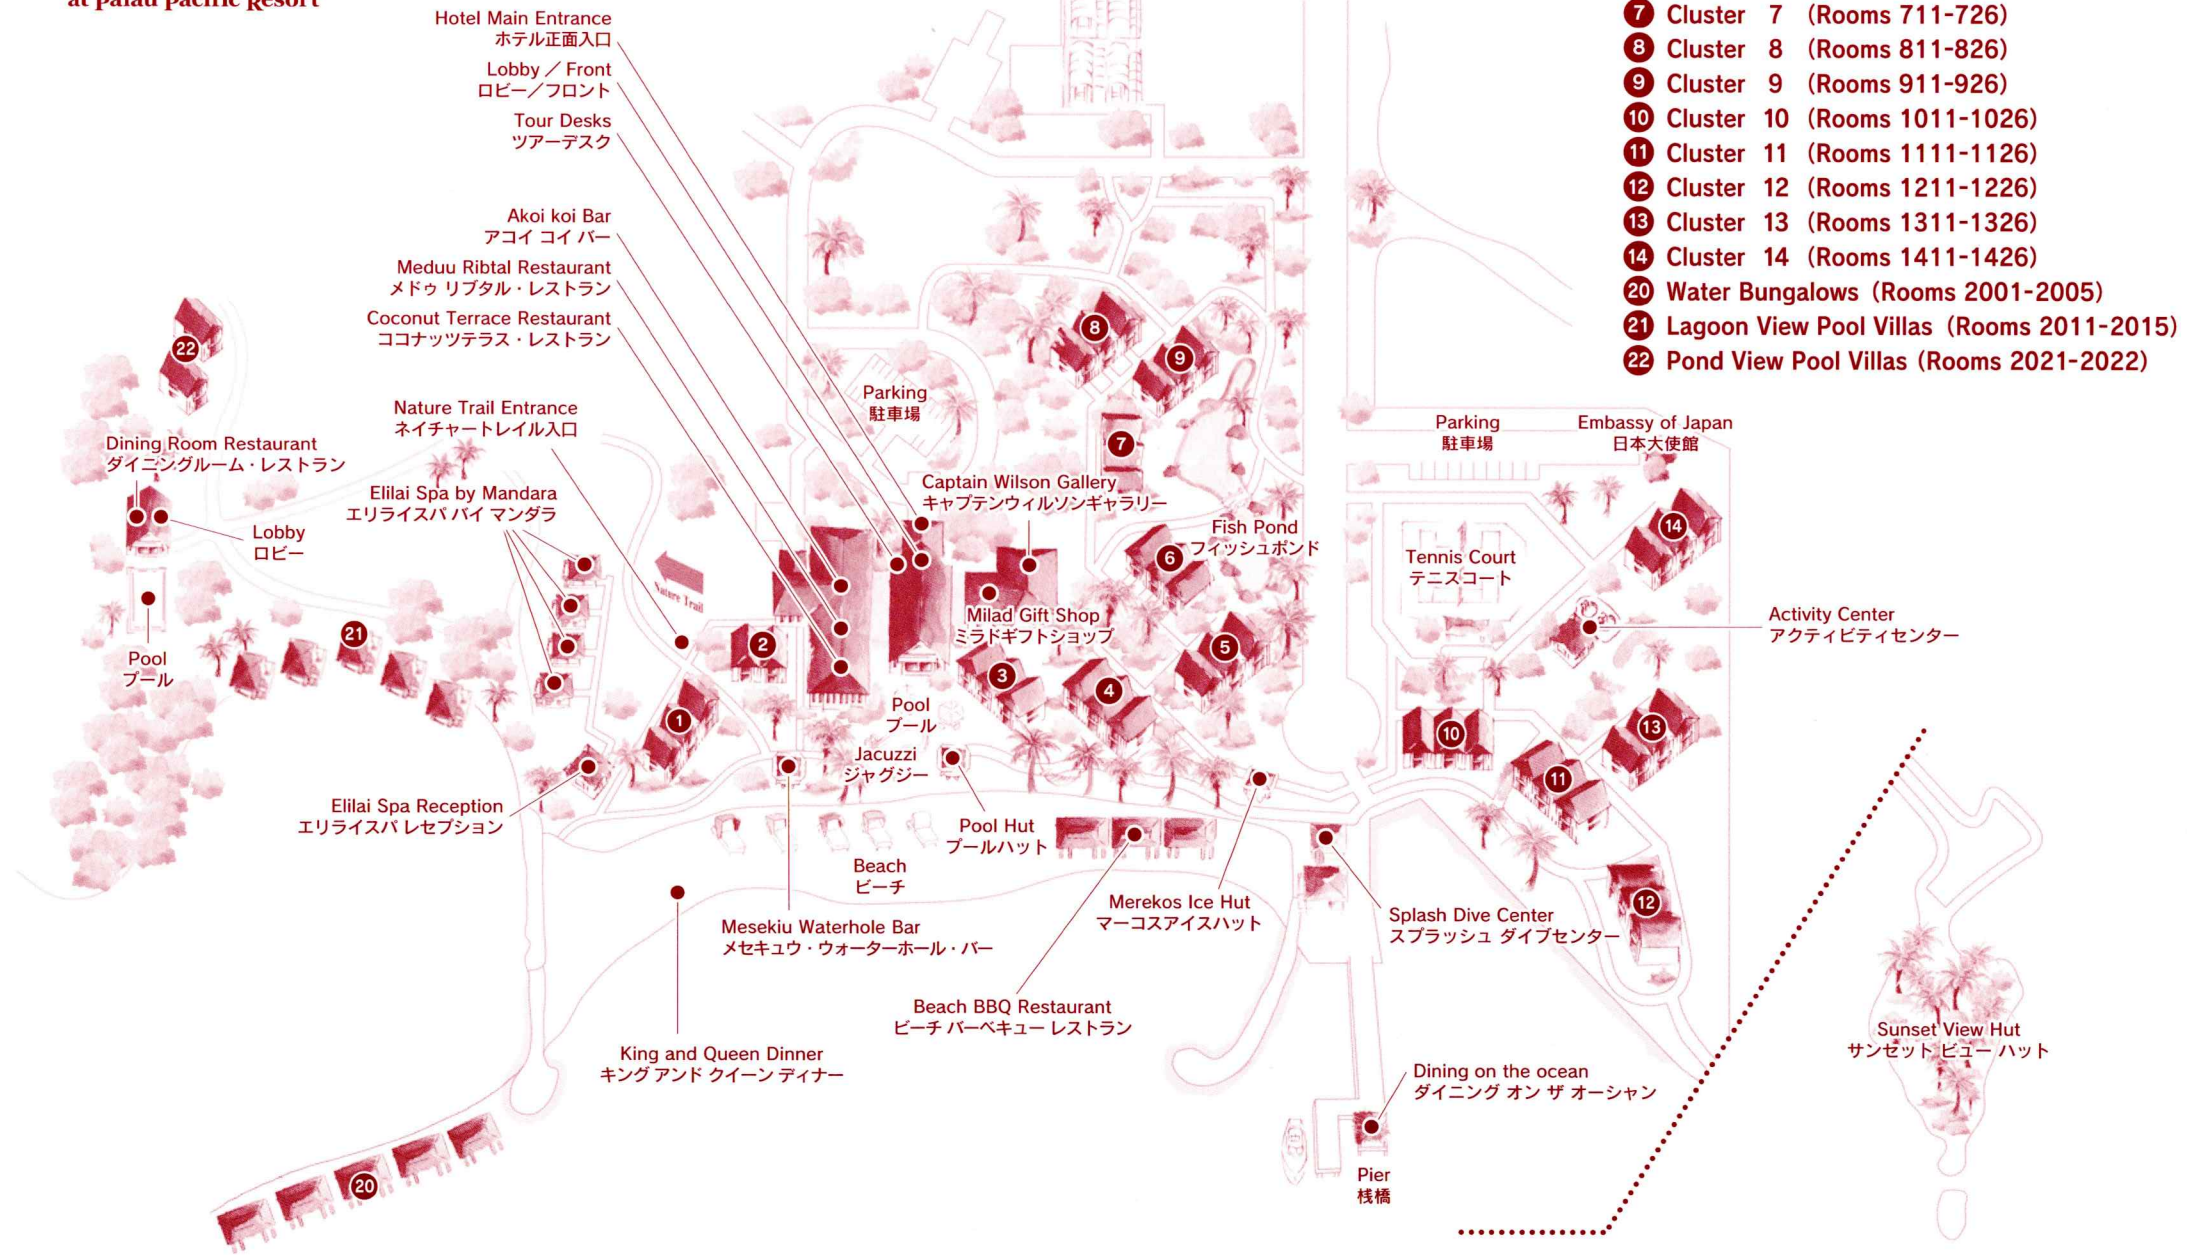

palau pacific resort
like no other island dream!

The Pristine Villas and Bungalows at palau pacific resort

- 1 Cluster 1 (Rooms 111-126)
- 2 Cluster 2 (Rooms 211-224)
- 3 Cluster 3 (Rooms 311-326)
- 4 Cluster 4 (Rooms 411-426)
- 5 Cluster 5 (Rooms 511-526)
- 6 Cluster 6 (Rooms 611-626)
- 7 Cluster 7 (Rooms 711-726)
- 8 Cluster 8 (Rooms 811-826)
- 9 Cluster 9 (Rooms 911-926)
- 10 Cluster 10 (Rooms 1011-1026)
- 11 Cluster 11 (Rooms 1111-1126)
- 12 Cluster 12 (Rooms 1211-1226)
- 13 Cluster 13 (Rooms 1311-1326)
- 14 Cluster 14 (Rooms 1411-1426)
- 20 Water Bungalows (Rooms 2001-2005)
- 21 Lagoon View Pool Villas (Rooms 2011-2015)
- 22 Pond View Pool Villas (Rooms 2021-2022)